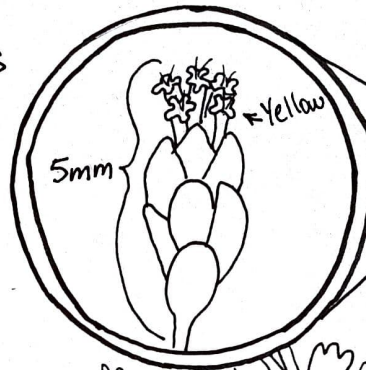

# Sagebrush

Artemisia  
Tridentata

Long roots reach for water.

Sagebrush has a strong scent.

Flowers are tiny!

Greater Sage Grouse

Leaves have 3 lobes.

Light, grayish green color reflects sunlight.

Leaves are fuzzy to trap moisture.

Brown, woody stems

Pygmy Rabbit

Sagebrush Sparrow nest - eggs are pale blue.